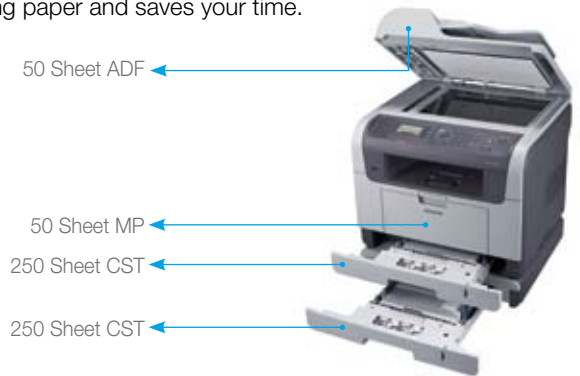

Enhanced performance that meets workgroup users needs.

High speed printing and copying

SCX-5635FN has the fastest printing and copying speed of up to 33ppm in A4 for desktop Style MFP within short distance of actual users, while a single page first print out time is as quick as 8 seconds.

Expandability with option items

- SCX-5635FN maximizes your job environment with optional items. Expandable memories boost up printer's performance with up to 384MB. Every printout is delivered quickly and smoothly without any bottleneck to disrupt workflow.
- Broaden the capabilities of your device with a wireless network. SCX-5635FN allows you to connect without the need to restrict your workplace location due to hard wire cabling availability. Expand the network by connecting everyone and print from any location, simply and wirelessly.

Robust paper handling

SCX-5665FN supports up to 550 sheets composed of 50-sheet multipurpose tray, 250-sheet standard tray and optional 250-sheet tray. SCX-5635FN sets you free from frequent reloading paper and saves your time.

Enhanced emulation

Built-in emulation technology ensures utmost compatibility with any computer or software, so the multifunction printer can process every document fast and easy. No matter the job or requirement, from basic prints to professional looking documents, you are guaranteed the printout and quality you need.